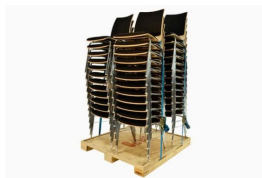

## STACKING CHAIR FOX B1

- Stacking chair "Fox" with integrated connector
- Material: frame chromed
- Wood surface: beech, naturally painted
- Colour seat and backrest upholstery: black
- stackable, connectable
- flame resistant (B1) according to DIN 4102-1

### TECHNICAL DETAILS

Chair width	0.52 m
Chair width when connected	0.50 m
Chair height	0.83 m
Chair depth	0.55 m
Seating width	0.42 m
Seating height	0.43 m
Seating depth	0.40 m
Weight	6 kg

### AREAS OF USE

The stacking chair "Fox" is suitable for the seating of seminars or the row seating for indoor events. The seat and backrest upholstery provides comfortable sitting. The integrated connector allows a fast setting-up.