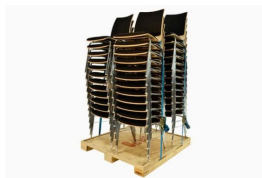

STACKING CHAIR FOX B1

- Stacking chair "Fox" with integrated connector
- Material: frame chromed
- Wood surface: beech, naturally painted
- Colour seat and backrest upholstery: black
- stackable, connectable
- flame resistant (B1) according to DIN 4102-1

TECHNICAL DETAILS

Chair width	0.52 m
Chair width when connected	0.50 m
Chair height	0.83 m
Chair depth	0.55 m
Seating width	0.42 m
Seating height	0.43 m
Seating depth	0.40 m
Weight	6 kg

TRANSPORT

Chair cart max. 8 items
Wooden pallet max. 50 items

Width	1.20 m
Height (packed)	2.05 m
Depth	1.20 m
Weight (packed)	345 kg

AREAS OF USE

The stacking chair "Fox" is suitable for the seating of seminars or the row seating for indoor events. The seat and backrest upholstery provides comfortable sitting. The integrated connector allows a fast setting-up.